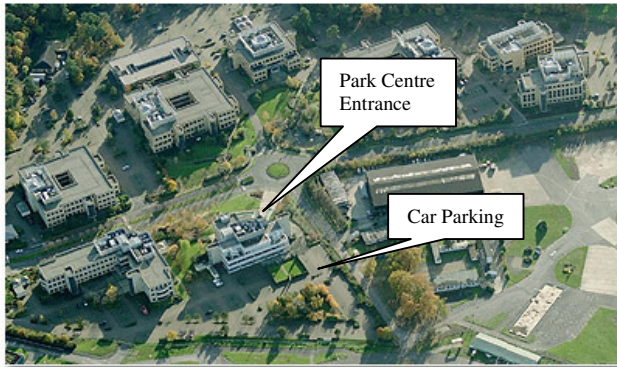

**Directions to BAE Systems – Park Centre, Farnborough Aerospace Centre,  
Farnborough, GU14 6XN**

From the "Queens Roundabout" (adjacent to the Farnborough "Holiday Inn") on the A325 between Farnborough Town Centre and Aldershot take "GOVERNMENT HOUSE ROAD" towards the "Farnborough Aerospace Centre". At the bottom of the hill turn right into Gladiator Way and drive through the car park as far as possible (to the rear of the Park Centre.)

The entrance to the Park Centre is at the front of the building. There is no direct Public Transport. Taxis from Farnborough Main or North Camp stations take about 5 minutes. For electronic map go to <http://www.multimap.com/s/yS55nT40>.