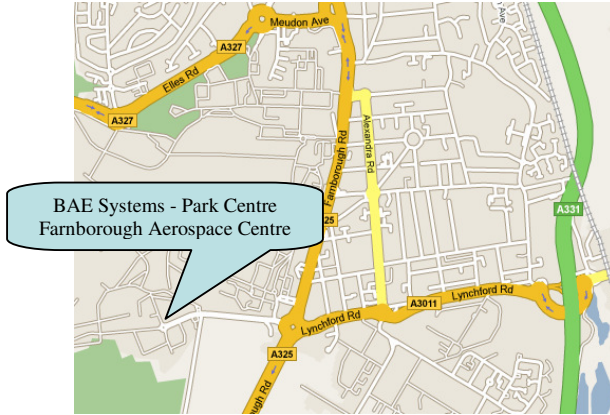

**Directions to BAE Systems – Park Centre, Farnborough Aerospace Centre,  
Farnborough, GU14 6XN**

From the "Queens Roundabout" (adjacent to the Farnborough "Holiday Inn") on the A325 between Farnborough Town Centre and Aldershot take "GOVERNMENT HOUSE ROAD" towards the "Farnborough Aerospace Centre". At the bottom of the hill turn right into Gladiator Way and drive through the car park as far as possible (to the rear of the Park Centre.)

The entrance to the Park Centre is at the front of the building. There is no direct Public Transport. Taxis from Farnborough Main or North Camp stations take about 5 minutes. For electronic map go to <http://www.multimap.com/s/yS55nT40>.